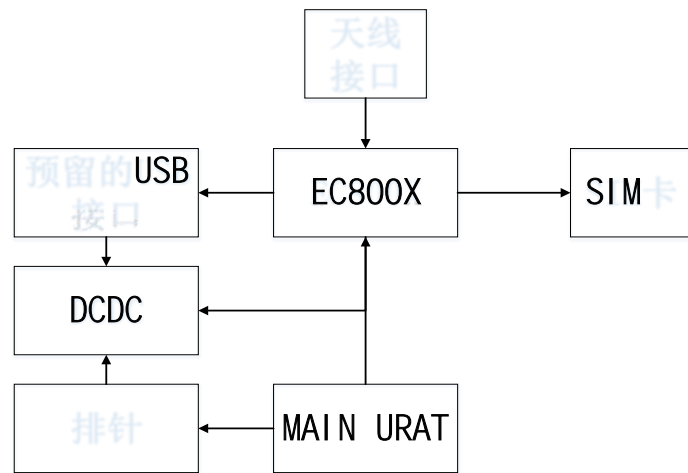

● GNSS

EC800

" "

1 EC800

	" "		
	1	EC800MCNLC/EC800ECNLE	
	2	EC800MCNGA	GNSS
	USB		
		5V	
		5V-16V	
		10W	
	Cat 1 FDD TDD		
	1. 4/3/5/10/15/20MHz		
LTE		MIMO	
	LTE-FDD	10Mbps	5Mbps
	LTE-TDD	7.5Mbps	1Mbps
	TCP/UDP/PPP/NTP/NITZ/FTP/HTTP/PING/CMUX/HTTPS/		
	FTPS/SSL/FILE/MQTT/MMS/SMTP/SMTSP		
	PAP (Password Authentication Protocol) CHAP (Challenge		
	Handshake Authentication Protocol)		
USIM	USIM /SIM	1.8V	3.0V
		3.3V	
GNSS	GPS		
	USB2.0		480Mbps
	AT		
USB	USB	Windows 7/8/8.1/10	Linux
	2.6/3.x/4.1-4.14	Android 4.x/5.x/6.x/7.x/8.x/9.x	USB
AT	3GPP TS 27.007	3GPP TS 27.005	AT

2

3

4

5

6

7

EC800	EC800ECNLE/EC800MCNLC/EC800MCNGA	1
LTE	4G	1
GNSS	EC800MCNGA	1