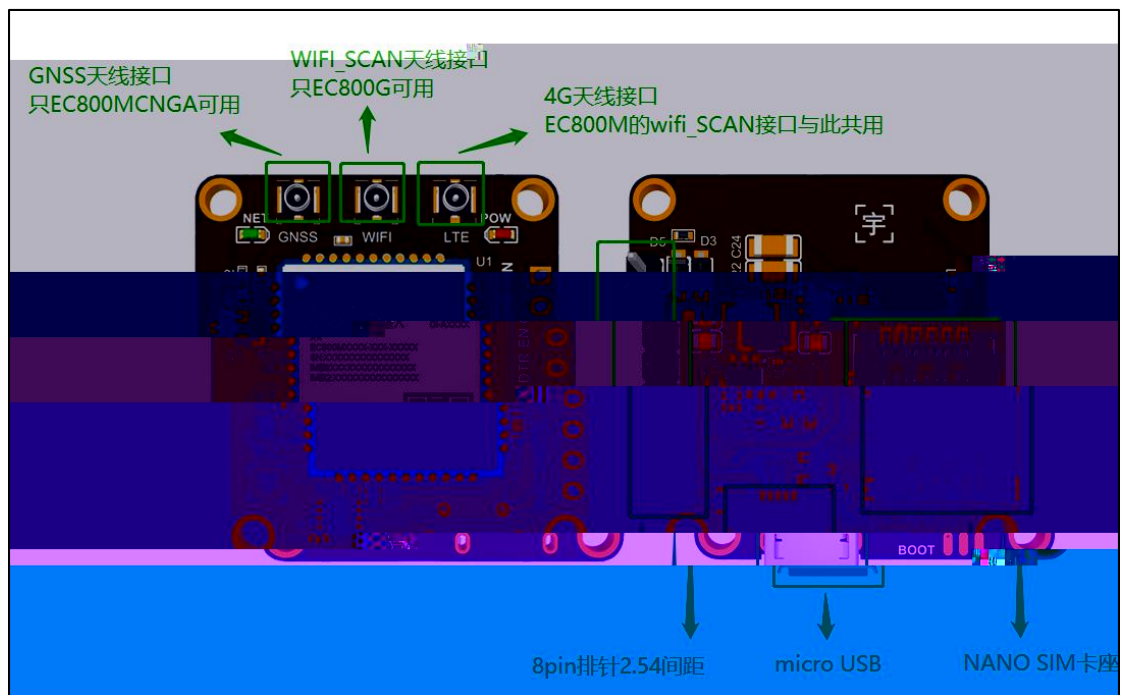

● GNSS

EC800

" "

1 EC800

	" "		
	1	EC800MCNLC/EC800ECNLE	
	2	EC800MCNGA	GNSS
	USB		
		5V	
		5V-16V	
		10W	
	Cat 1 FDD TDD		
	1. 4/3/5/10/15/20MHz		
LTE		MIMO	
	LTE-FDD	10Mbps	5Mbps
	LTE-TDD	7.5Mbps	1Mbps
	TCP/UDP/PPP/NTP/NITZ/FTP/HTTP/PING/CMUX/HTTPS/		
	FTPS/SSL/FILE/MQTT/MMS/SMTP/SMTSP		
	PAP (Password Authentication Protocol) CHAP (Challenge		
	Handshake Authentication Protocol)		
USIM	USIM /SIM	1.8V	3.0V
		3.3V	
GNSS	GPS		
	USB2.0		480Mbps
	AT		
USB	USB	Windows 7/8/8.1/10	Linux
	2.6/3.x/4.1-4.14	Android 4.x/5.x/6.x/7.x/8.x/9.x	USB
AT	3GPP TS 27.007	3GPP TS 27.005	AT

2

3

4

5

6

7

EC800	EC800ECNLE/EC800MCNLC/EC800MCNGA	1
LTE	4G	1
GNSS	EC800MCNGA	1