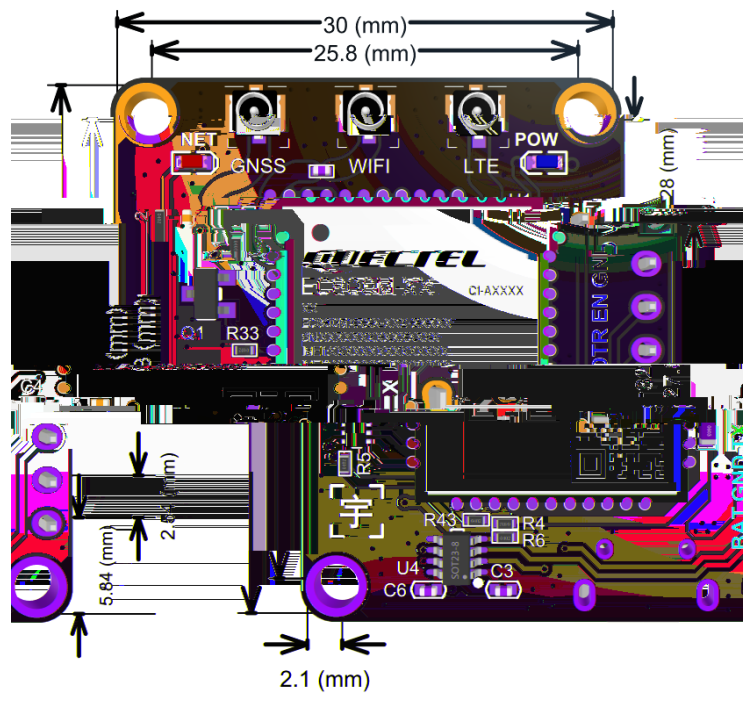

EC800

4G CAT1

32mm*30mm*12.34mm

EC800

LTE Cat 1

10Mbps

5Mbps

EC800

● GNSS

EC800

" "

1 EC800

	" "		
	1	EC800MCNLC/EC800ECNLE	
	2	EC800MCNGA	GNSS
	USB		
		5V	
		5V-16V	
		10W	
	Cat 1 FDD TDD		
	1. 4/3/5/10/15/20MHz		
LTE		MIMO	
	LTE-FDD	10Mbps	5Mbps
	LTE-TDD	7.5Mbps	1Mbps
	TCP/UDP/PPP/NTP/NITZ/FTP/HTTP/PING/CMUX/HTTPS/		
	FTPS/SSL/FILE/MQTT/MMS/SMTP/SMTSP		
	PAP (Password Authentication Protocol) CHAP (Challenge		
	Handshake Authentication Protocol)		
USIM	USIM /SIM	1.8V	3.0V
		3.3V	
GNSS	GPS		
	USB2.0		480Mbps
	AT		
USB	USB	Windows 7/8/8.1/10	Linux
	2.6/3.x/4.1-4.14	Android 4.x/5.x/6.x/7.x/8.x/9.x	USB
AT	3GPP TS 27.007	3GPP TS 27.005	AT

2

3

4

5

6

7

EC800	EC800ECNLE/EC800MCNLC/EC800MCNGA	1
LTE	4G	1
GNSS	EC800MCNGA	1